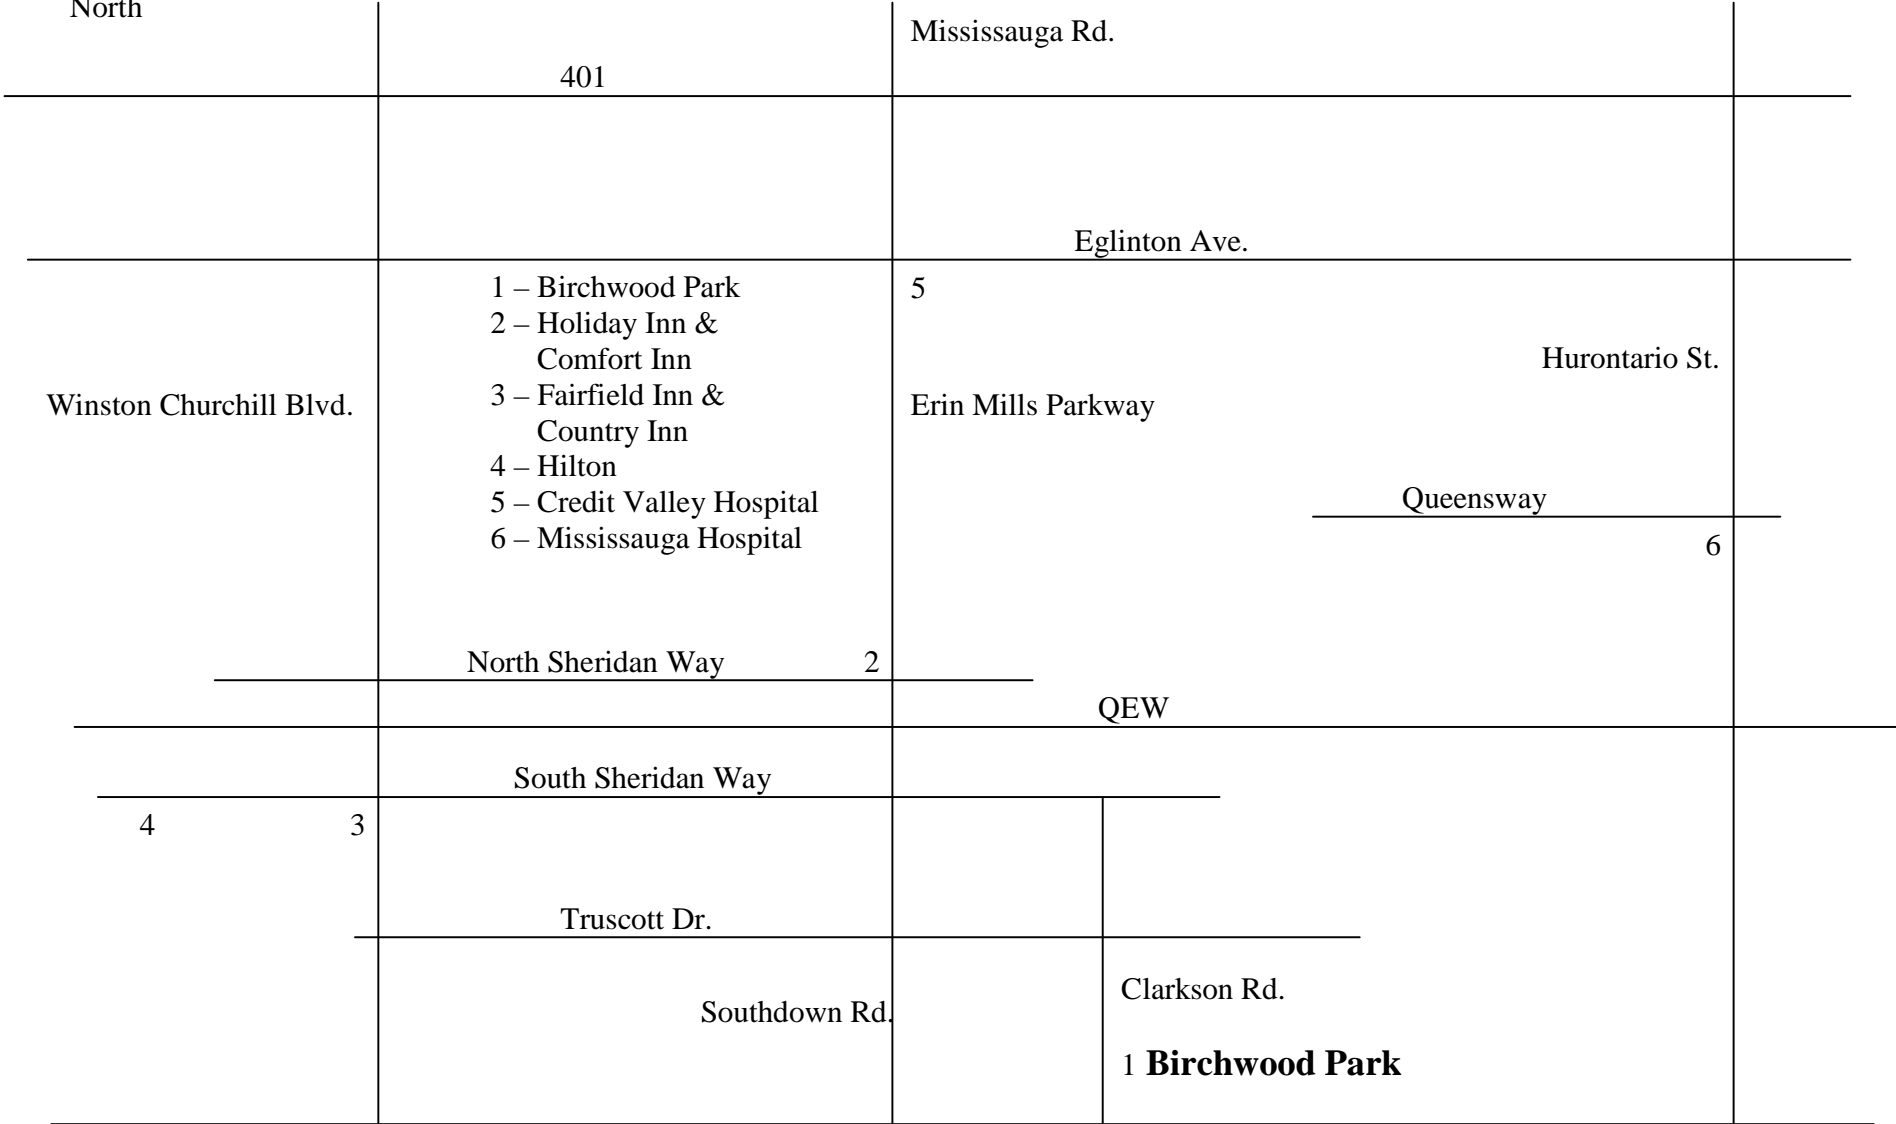

Birchwood Park

Not To Scale

Clarkson Scarlett's – Directions to Birchwood Park (D1 – lights)

Entrance to Birchwood Park is off Clarkson Road.

Birchwood Park

Clarkson Rd.

Railway Tracks

Fitness Club
Do Not Park

D5

D1

Main
Parking

Soccer Field

D4

D3

D2

Walking Path

Concession

Washrooms

Playground &
Picnic Area

Walking Path

Additional
Parking

Lakeshore Rd.

Not To Scale